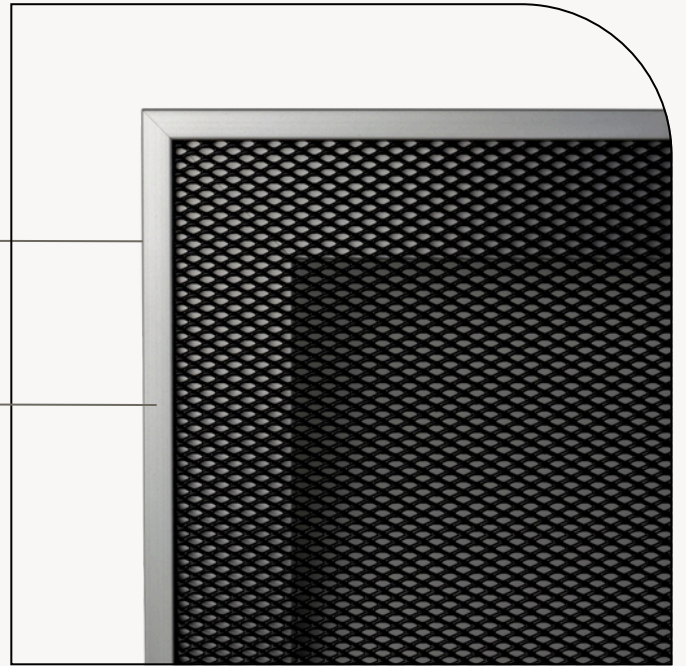

Steel Mesh

Catalogue

SPRING 2024 COLLECTION

www.cronosdesign.com

Mesh

Aluminum Metal Mesh

Black Metal Mesh

Gold Metal Mesh

powder-coated on both
sides in RAL 9005, matte

Maximum front size:
39" X 20"

Styles

MIELE

DIAMANTE

SBARRA

CERCHIO

LET'S GET MESHY!