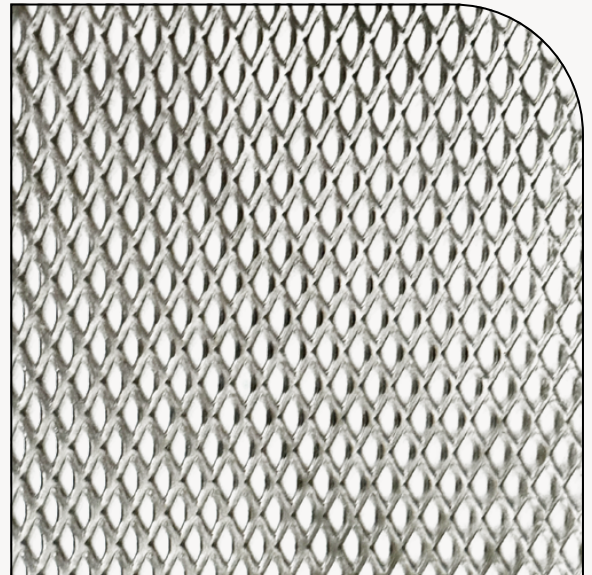

powder-coated on both
sides in RAL 9005, matte

Maximum front size:
39" X 20"

Styles

MIELE

DIAMANTE

SBARRA

CERCHIO

LET'S GET MESHY!