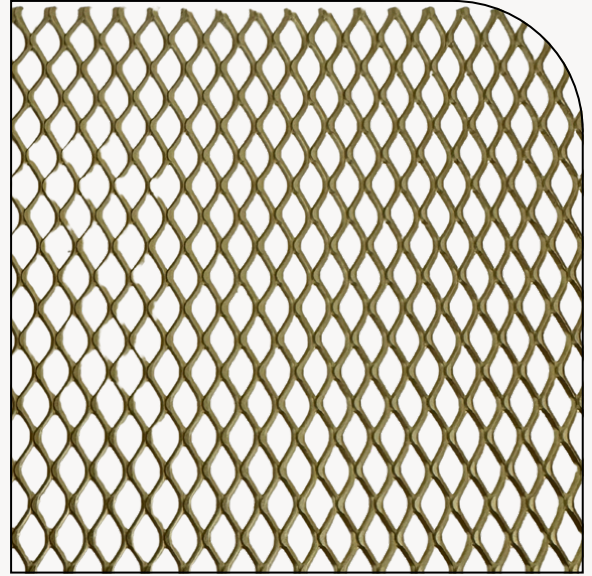

powder-coated on both
sides in RAL 9005, matte

Maximum front size:
39" X 20"

Styles

MIELE

DIAMANTE

SBARRA

CERCHIO

LET'S GET MESHY!